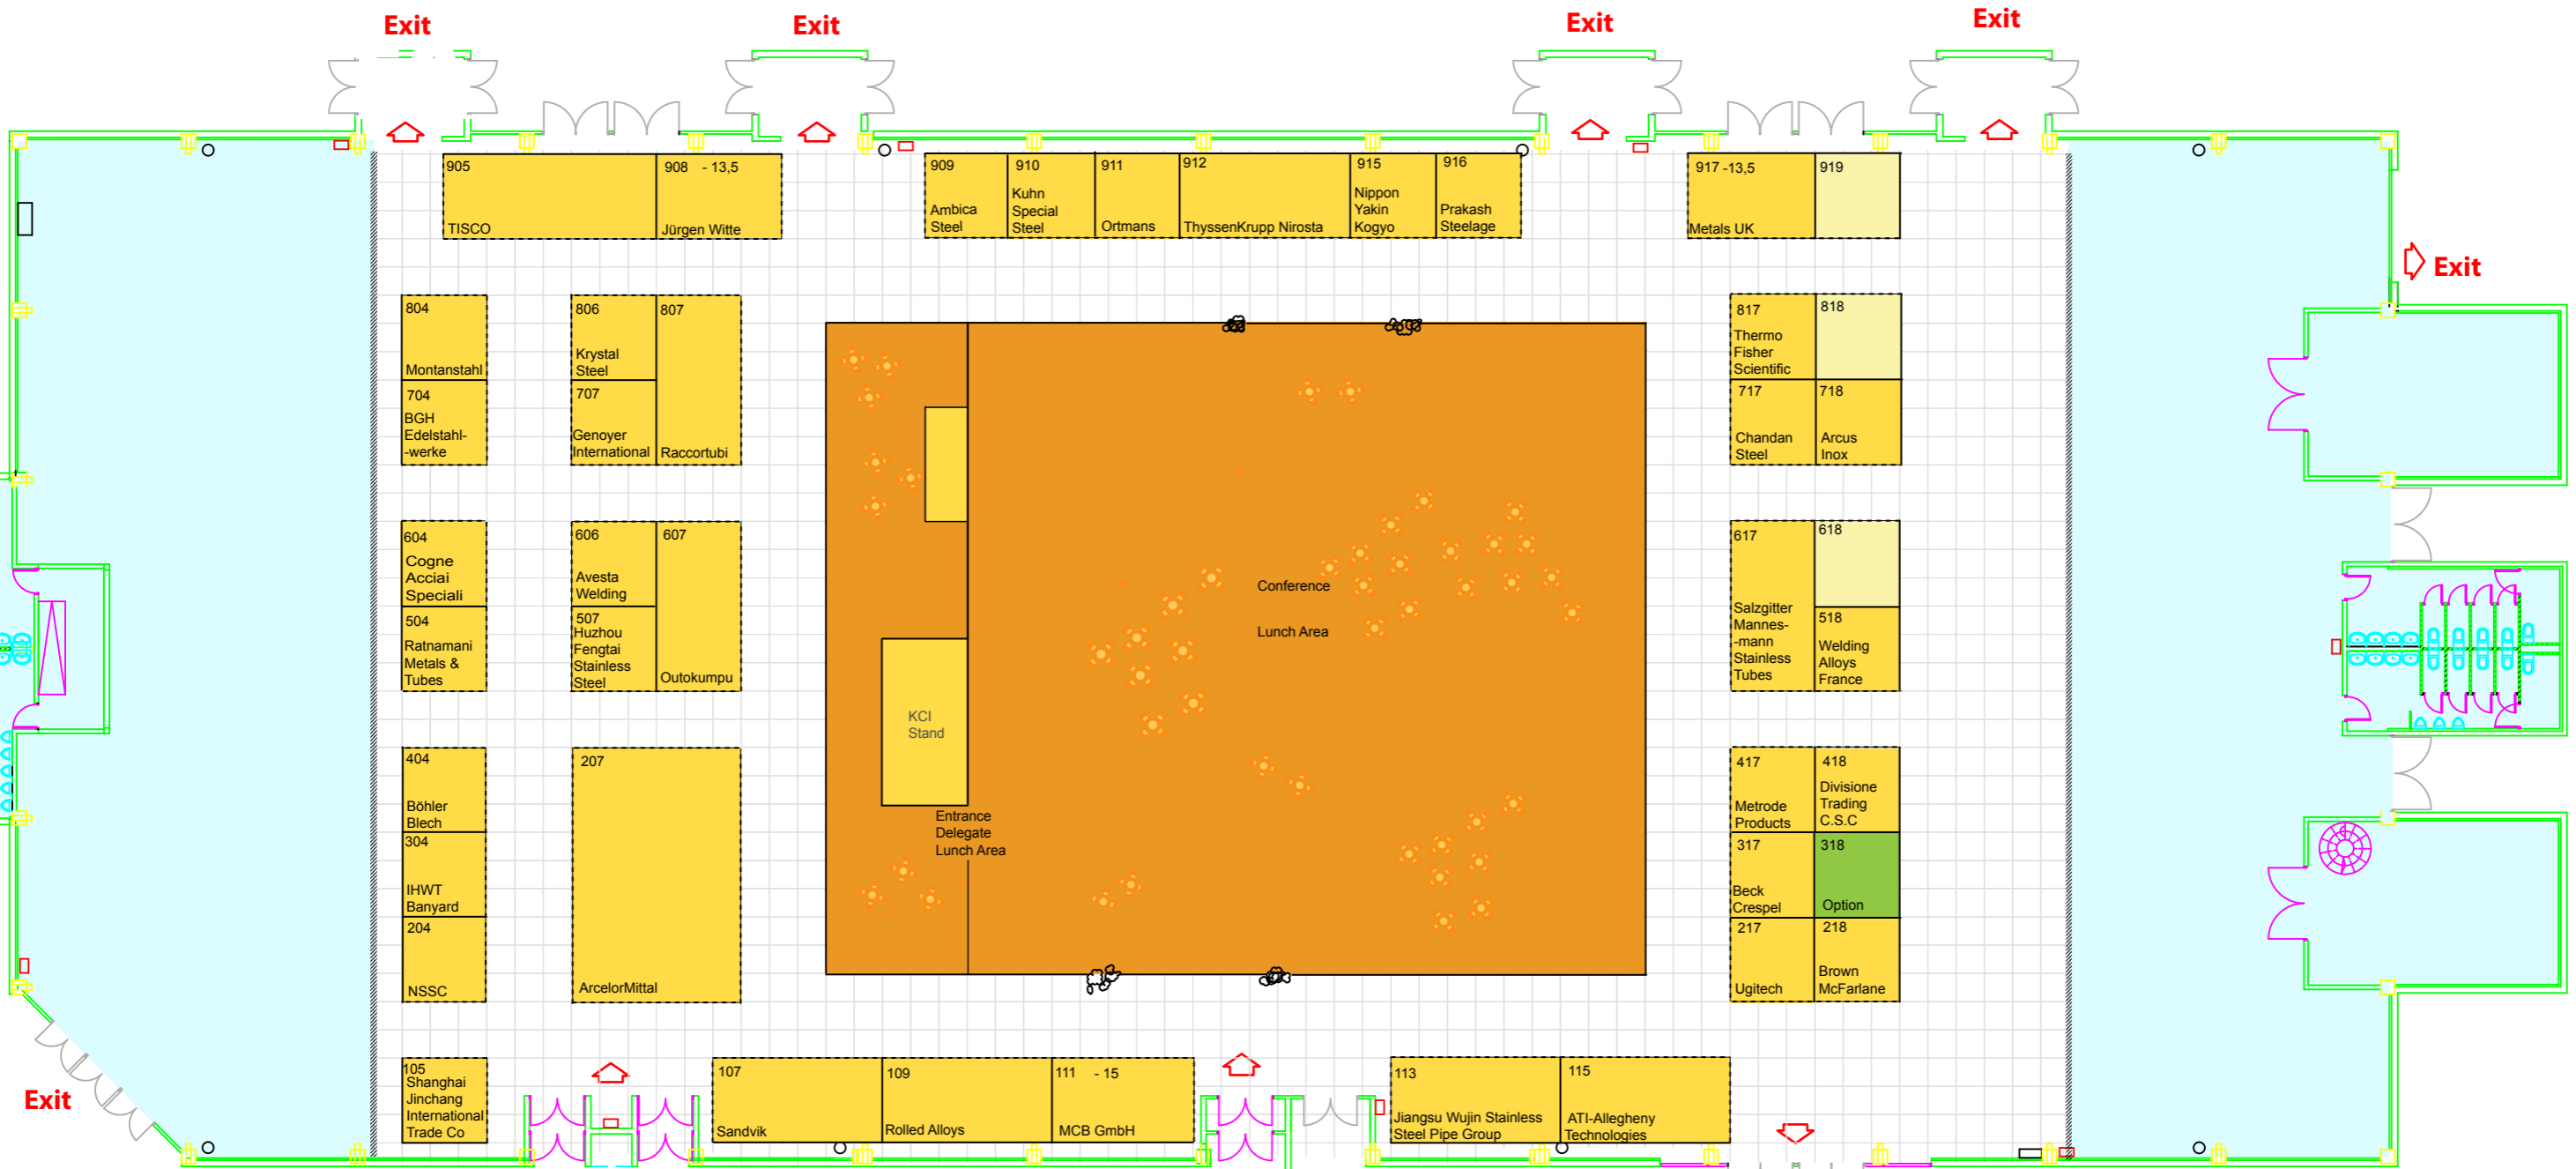

Sponsored by:

Organised by:

Powered by:

Exhibition Rate:
 Standard stand size 9m2, EUR 4950*
 - including basic shell scheme
 - including one Conference ticket
 *excluding 19,6% TVA

For more information:
 Mrs Elisa Hannan
 Phone: +31 575 585 291
 Fax: +31 575 511 099
 E-mail: e.hannan@kci-world.com

Floorplan is subject to change without prior notice

15% surcharge on standard fee for stands with more than one open side

Index:

	Sold
	Option
	Still Available