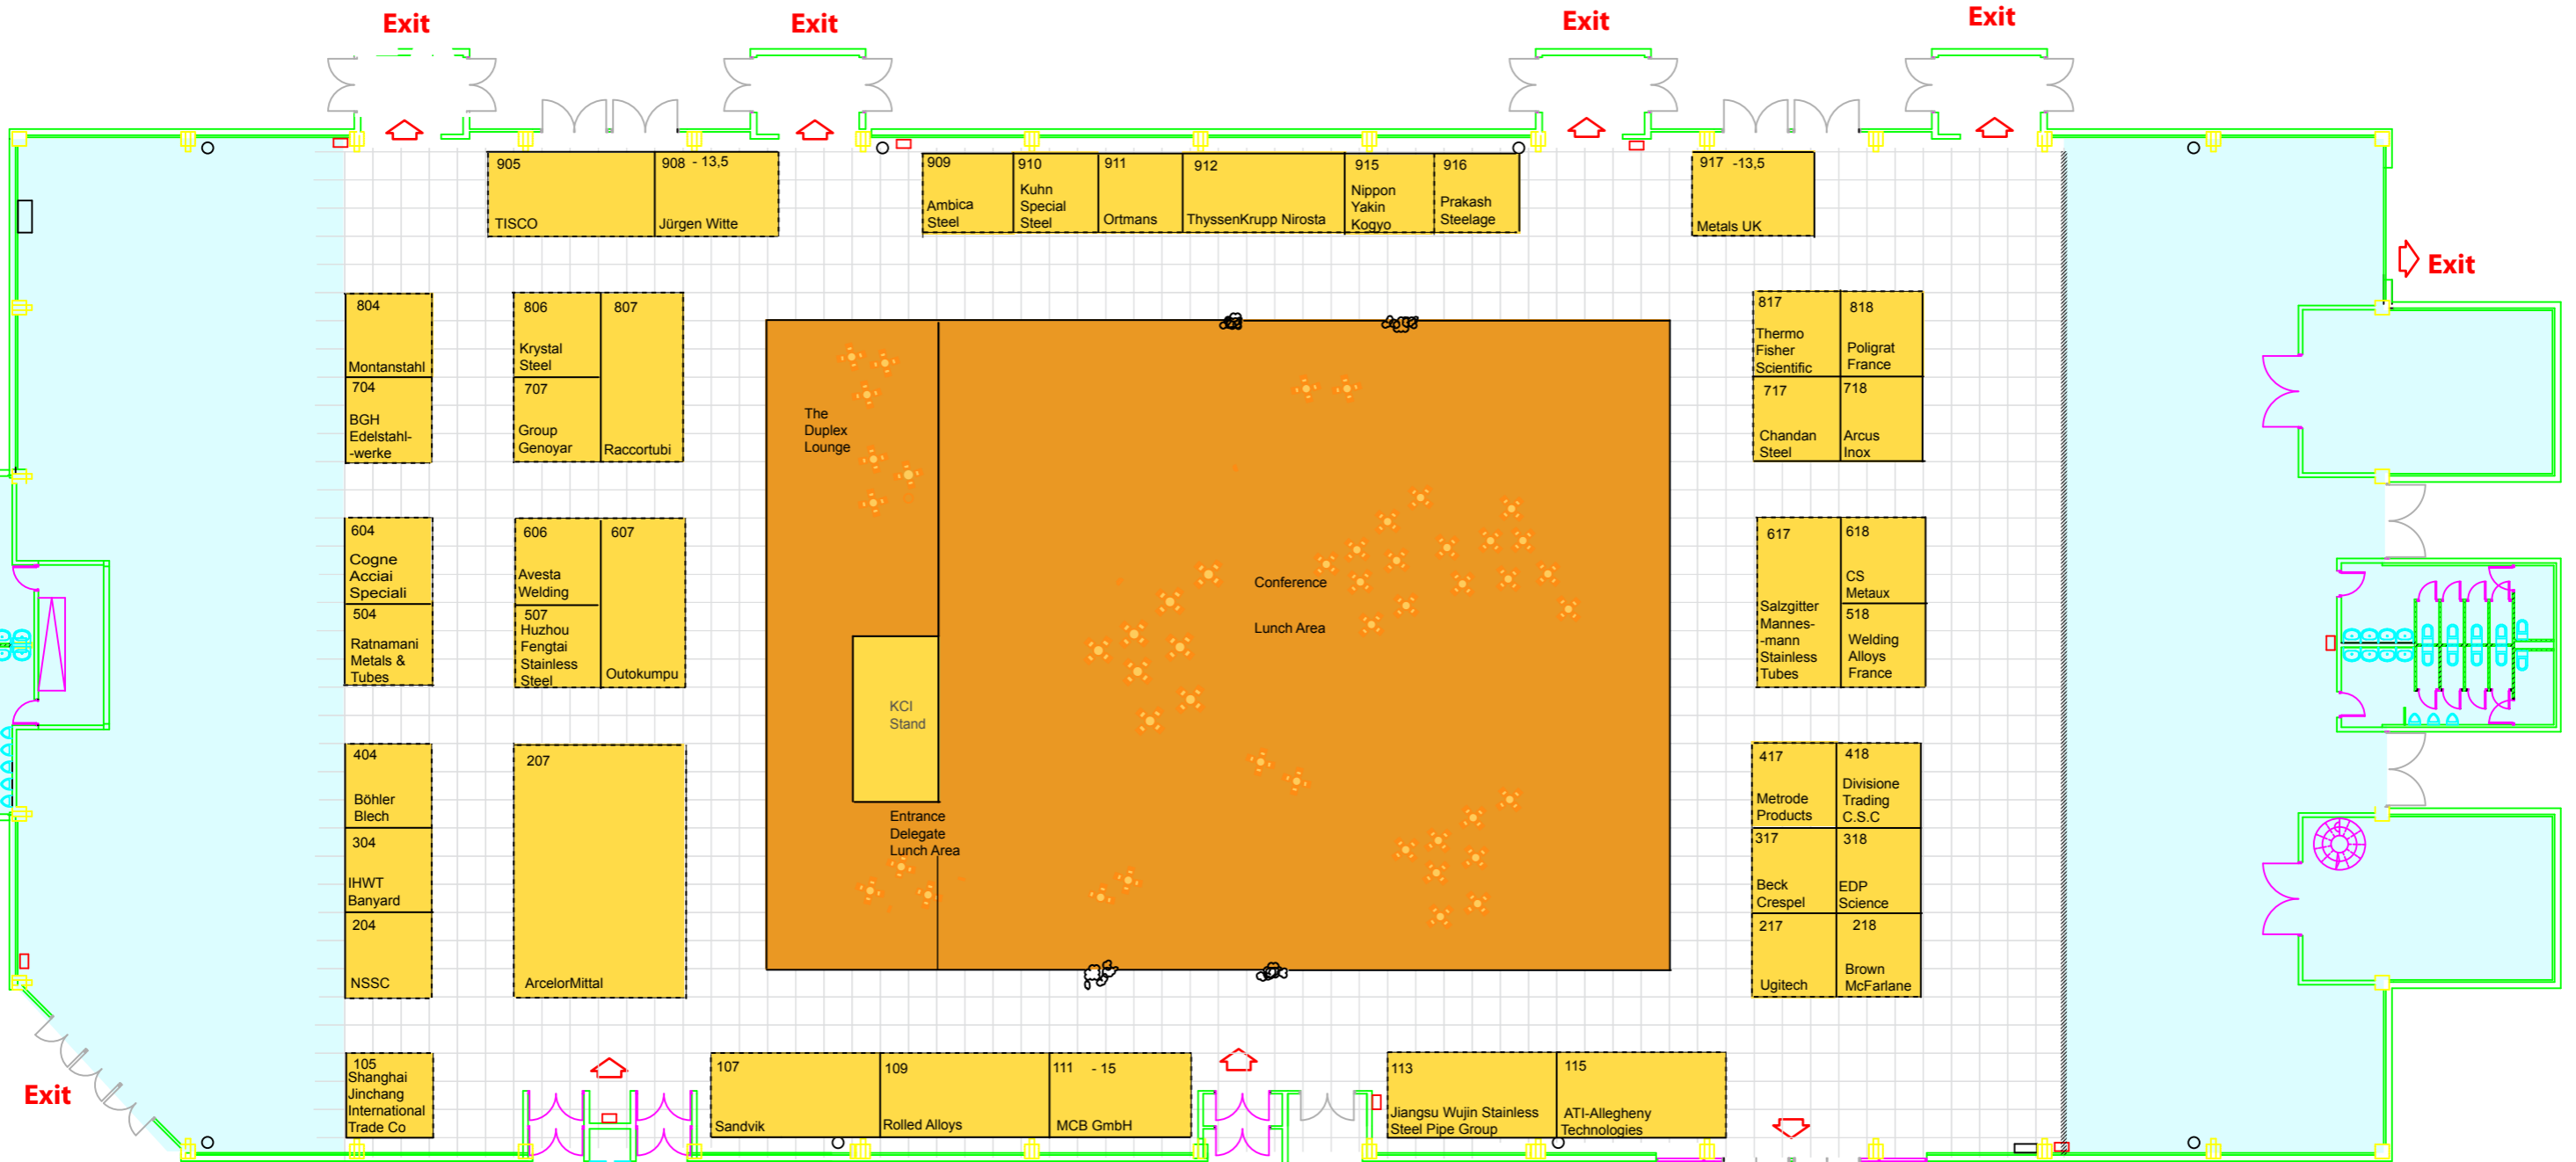

Sponsored by:

Organised by:

Powered by:

Exhibition Rate:
Standard stand size 9m2, EUR 4950*
- including basic shell scheme
- including one Conference ticket

*excluding 19,6% TVA

15% surcharge on standard fee for stands with more than one open side

For more information:
Mrs Elisa Hannan
Phone: +31 575 585 291
Fax: +31 575 511 099
E-mail: e.hannan@kci-world.com

Floorplan is subject to change without prior notice

Index:

- Sold
- Option
- Still Available